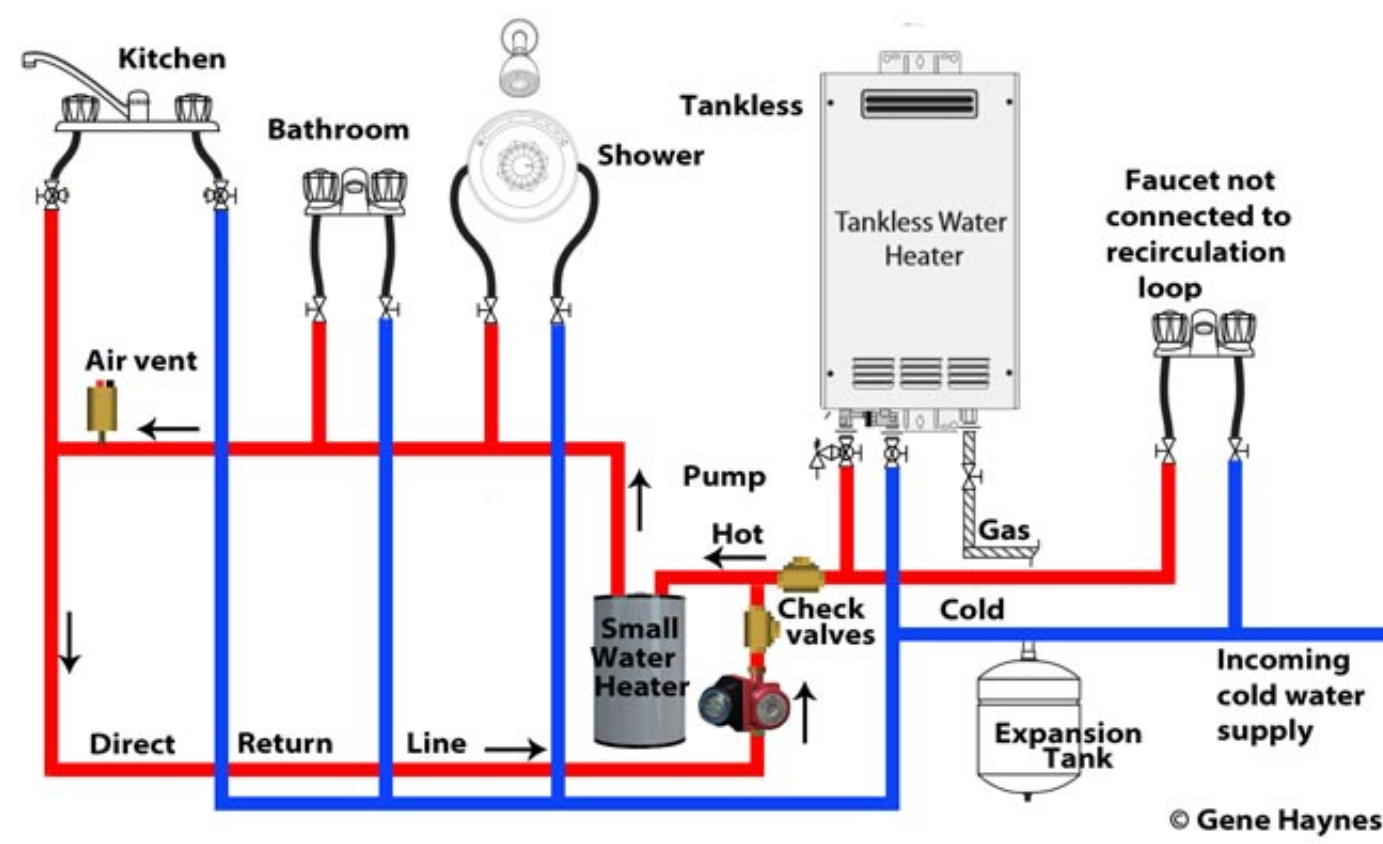

Download from
Dreamstime.com

This watermarked comp image is for previewing purposes only.

ID 2468711

© Milan Surkala | Dreamstime.com

[Laing Thermotech Recirculation Pump Manual](#)

[Laing Thermotech Recirculation Pump Manual](#)